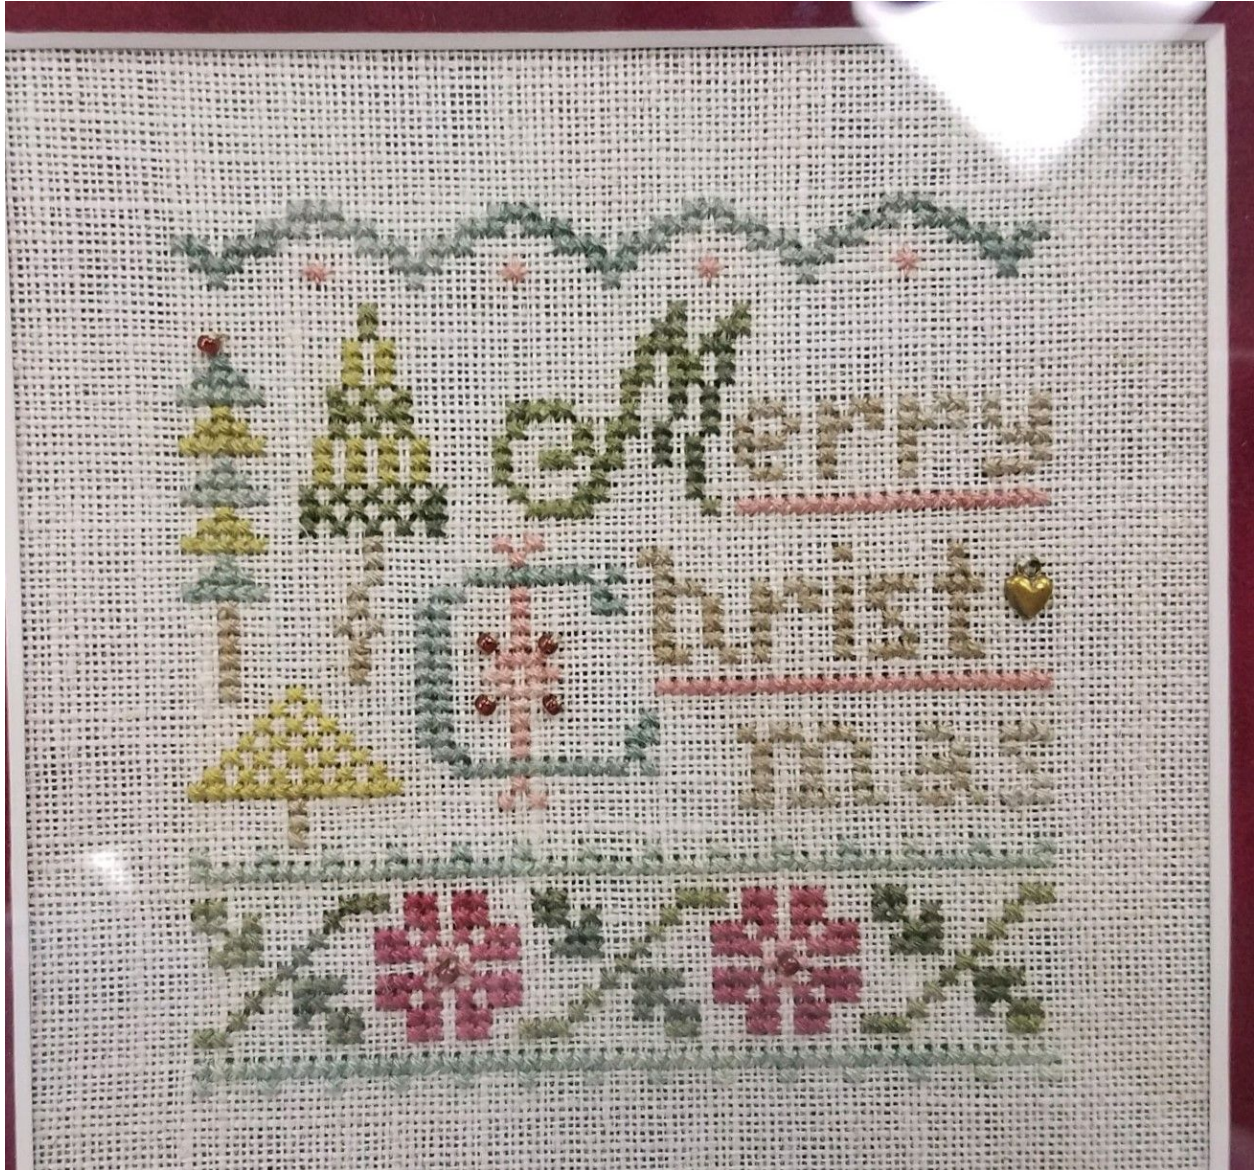

Lizzie Kate Floor Model Sale

Merry Christmas

Lizzie Kate Floor Model Sale

Merry Christmas

Lizzie Kate Floor Model

Merry Christmas

Size of the frame for hanging on the wall is 10 x 10

Double Fabric Mat

Price: \$50.00

Lizzie Kate Floor Model Sale

Merry Christmas

Actual price if supplies, including fabric/linen mats, mounting, frame and the stitchers time at minimum wage were included, it would cost \$200.00 or more